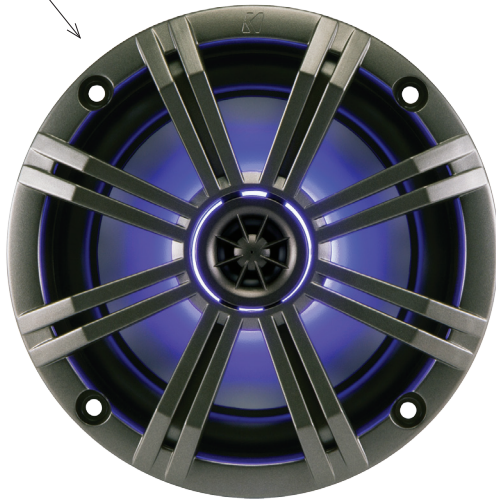

Grill OD 6 7/8"

| |
|-------------------------------|
| MC Qty. 12ea |
| Impedance 4 ohm |
| RMS Power 65 |
| Peak Power 195 |
| Sensitivity 90 |
| Freq. Resp. 35-21k |
| Terminal + .250 M |
| Terminal - .187 M |
| LED Harness Termination Parts |
| Plug Molex 43025-0400 |
| Socket Molex 43030-0007 (4) |
| Outside Diameter 6 7/8" |
| Cutout Hole 5 1/8" |
| Mounting Depth 2 7/8" |

- **DOES NOT COME W/ GRILLS**
- 6" midrange w/ 1/2" tweeter
- 195 watts peak power
- RGB LEDs 7 colors (20 colors w/ 41KMLC)
- All connections are marine compliant and sealed
- UV treated and splash resistant
- **Sold as each**